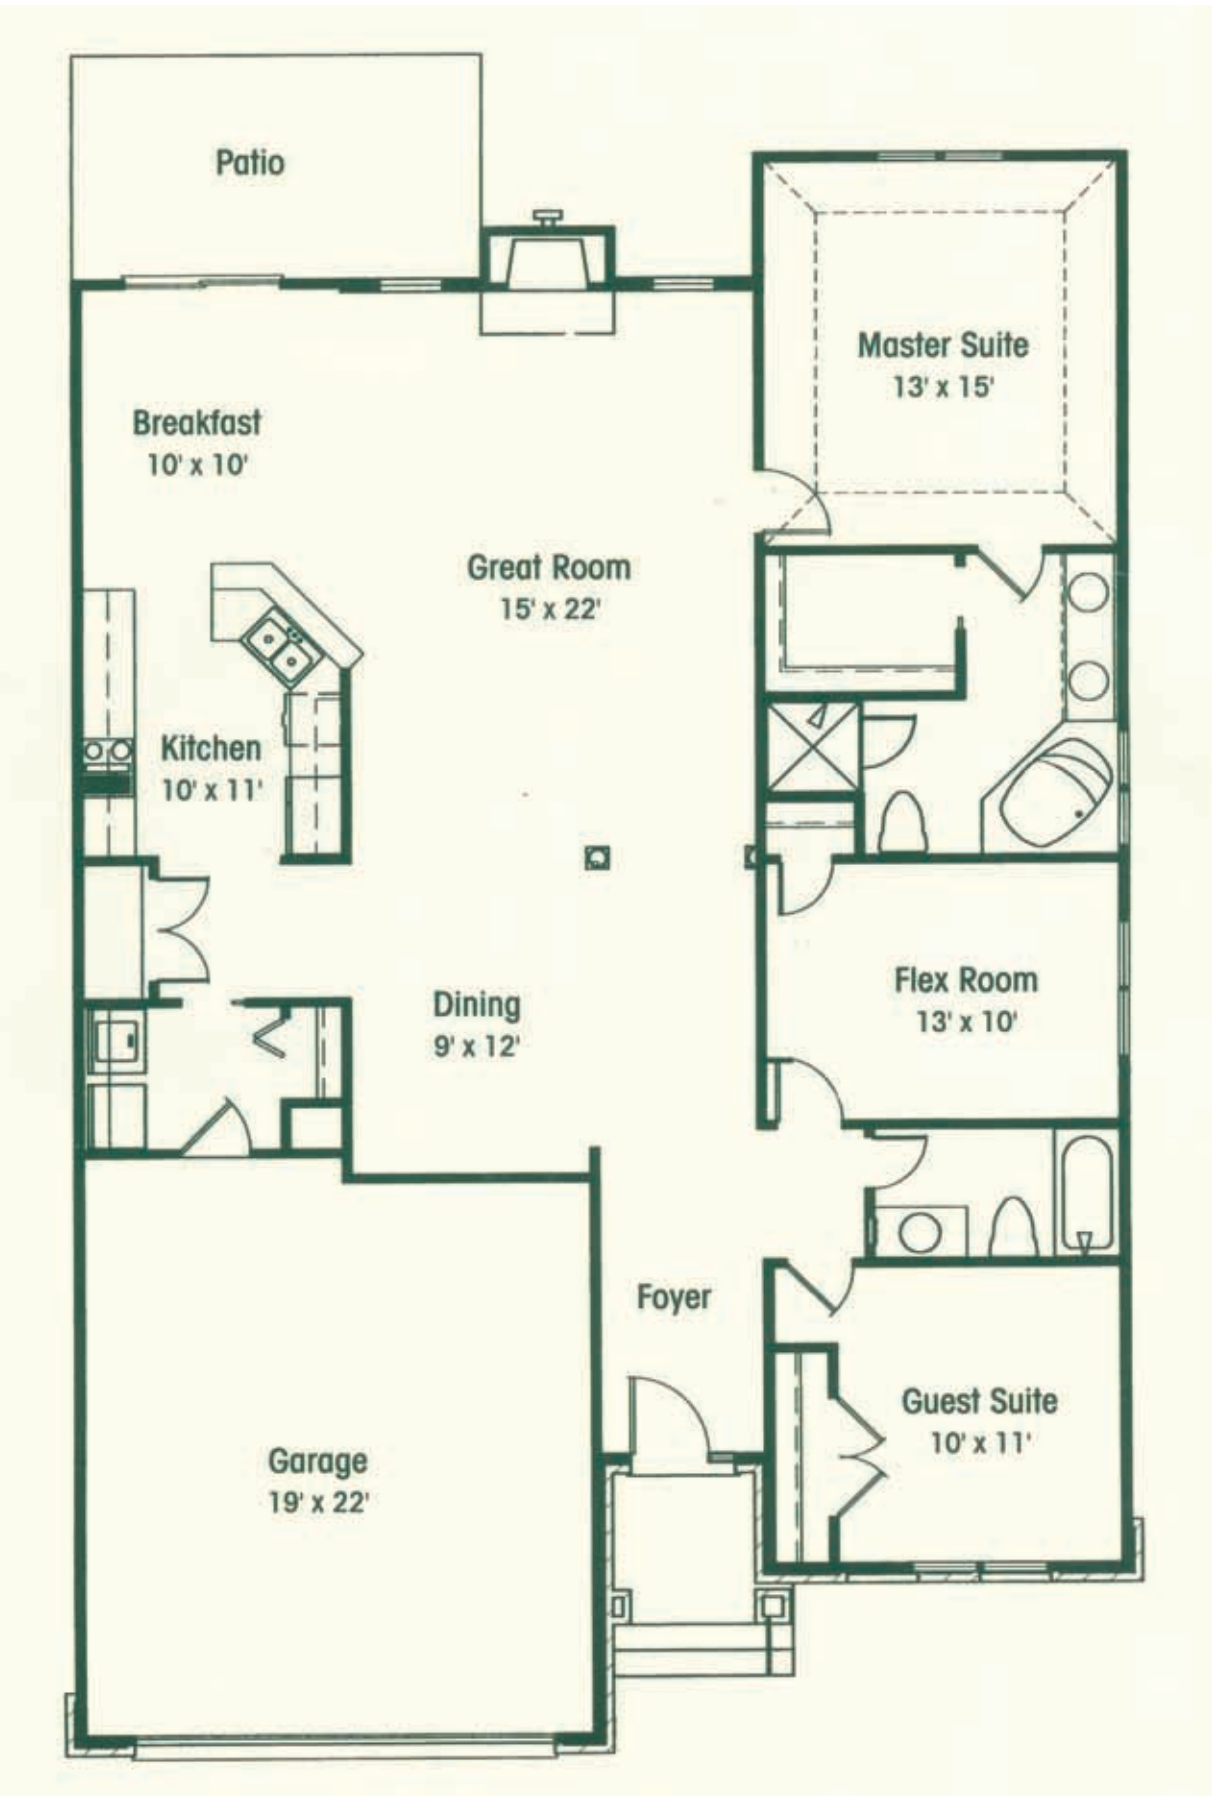

Riviera III

Total Heated
Square Footage 2457 Sq. Ft.
Foundation Basement/Crawlspace
Width 47' - 4
Depth 82' - 8

First Floor
Ceiling Height 9'
Second Floor
Ceiling Height 9'
Additional Features (if any)
Future Recreational Room

Riviera III